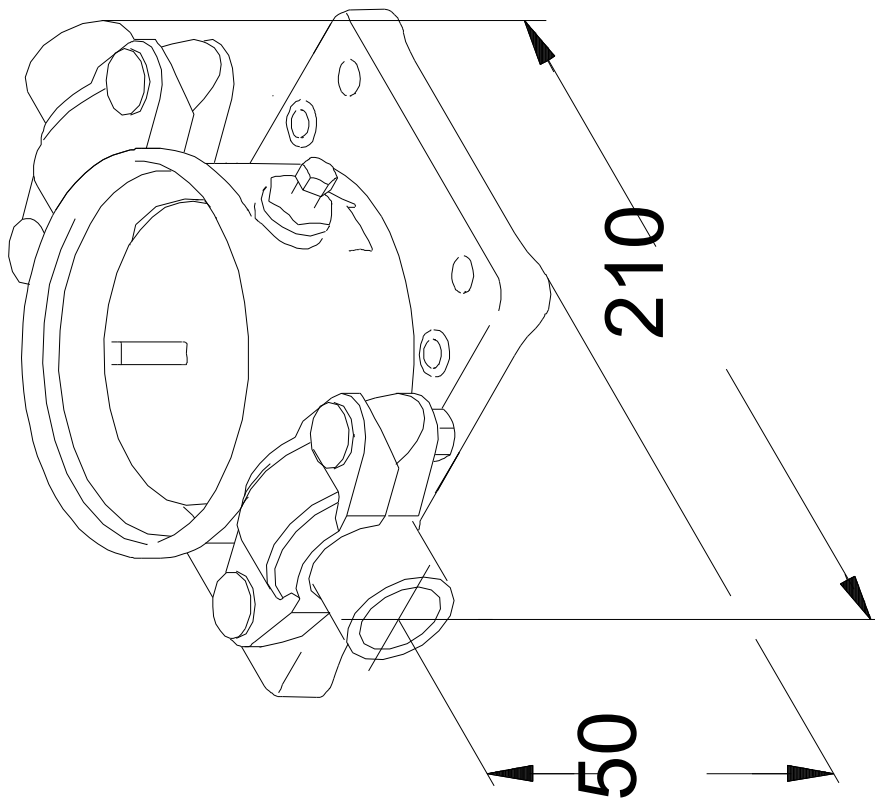

**Qty. Description**

1 **Product name:** PJE coupling complete with threaded pipe stub

**Note!** Product picture may differ from actual product

Product No.: On request

Product No: On request

EAN number: On request

**Materials:**

Basic: Titanium

Rubber: FKM

**Installation:**

Flange standard: PJE

Pipework connection: 42,4 / R 1 1/4

Pressure rating: PN 80

**Others:**

Danish VVS No.: 386059820

Country of origin: DK

Custom tariff no.: 84139100

Description	Value
<b>General information:</b>	
Product name:	PJE coupling complete with threaded pipe stub
Product No:	On request
EAN number:	On request
<b>Materials:</b>	
Basic:	Titanium
Rubber:	FKM
<b>Installation:</b>	
Flange standard:	PJE
Pipework connection:	42,4 / R 1 1/4
Pressure rating:	PN 80
<b>Others:</b>	
Danish VVS No.:	386059820
Country of origin:	DK
Custom tariff no.:	84139100

**On request PJE coupling complete with threaded pipe stub**

Note! All units are in [mm] unless others are stated.  
Disclaimer: This simplified dimensional drawing does not show all details.