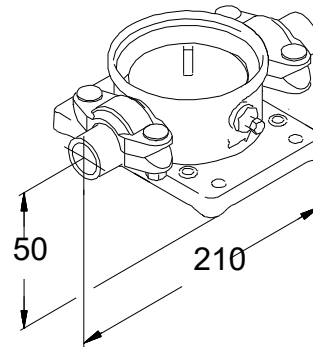

**Qty. Description**

1 **Product name:** PJE coupling complete with threaded pipe stub

**Note!** Product picture may differ from actual product

Product No.: On request

Product No: On request

EAN number: On request

**Materials:**

Basic: Titanium

Rubber: FKM

**Installation:**

Flange standard: PJE

Pipework connection: 42,4 / R 1 1/4

Pressure rating: PN 80

**Others:**

Danish VVS No.: 386059820

Country of origin: DK

Custom tariff no.: 84139100

Description	Value
<b>General information:</b>	
Product name:	PJE coupling complete with threaded pipe stub
Product No:	On request
EAN number:	On request
<b>Materials:</b>	
Basic:	Titanium
Rubber:	FKM
<b>Installation:</b>	
Flange standard:	PJE
Pipework connection:	42,4 / R 1 1/4
Pressure rating:	PN 80
<b>Others:</b>	
Danish VVS No.:	386059820
Country of origin:	DK
Custom tariff no.:	84139100

**On request PJE coupling complete with threaded pipe stub**

Note! All units are in [mm] unless others are stated.  
Disclaimer: This simplified dimensional drawing does not show all details.