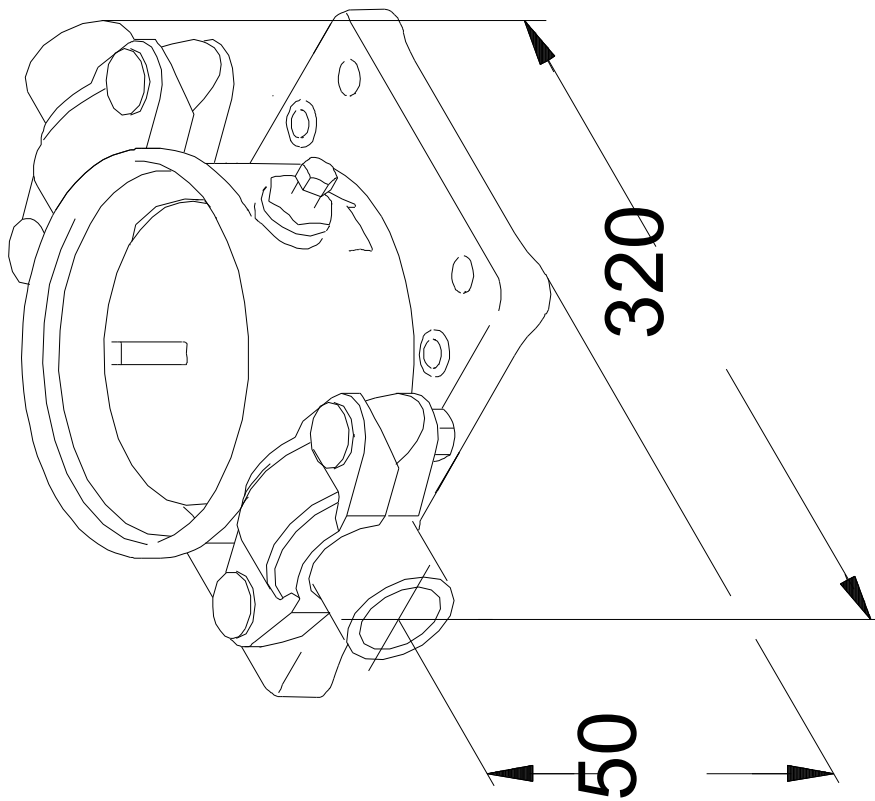

Qty. Description

1 **Product name:** **PJE coupling complete with threaded pipe stub**

Note! Product picture may differ from actual product

Product No.: On request

Product No: On request

EAN number: On request

Materials:

Basic: Stainless steel
EN 1.4401
AISI 316

Installation:

Pipework connection: 42,4 / R 1 1/4

Others:

Net weight: 1.15 kg

Fits to following products: CM/E 5

Danish VVS No.: 385723811

Country of origin: DK

Custom tariff no.: 73071190

Description	Value
General information:	
Product name:	PJE coupling complete with threaded pipe stub
Product No:	On request
EAN number:	On request
Materials:	
Basic:	Stainless steel
Basic:	EN 1.4401
Basic:	AISI 316
Installation:	
Pipework connection:	42,4 / R 1 1/4
Others:	
Net weight:	1.15 kg
Fits to following products:	CM/E 5
Danish VVS No.:	385723811
Country of origin:	DK
Custom tariff no.:	73071190

On request PJE coupling complete with threaded pipe stub

Note! All units are in [mm] unless others are stated.
Disclaimer: This simplified dimensional drawing does not show all details.