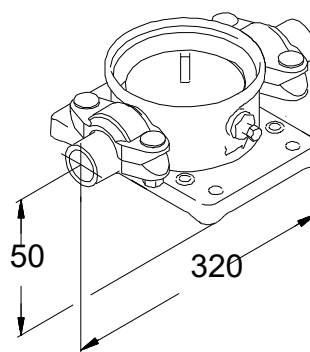

Materials:

Basic: Stainless steel
EN 1.4401
AISI 316

Installation:

Pipework connection: 42,4 / R 1 1/4

Others:

Net weight: 1.15 kg

Fits to following products: CM/E 5

Danish VVS No.: 385723811

Country of origin: DK

Custom tariff no.: 73071190

Description	Value
General information:	
Product name:	PJE coupling complete with threaded pipe stub
Product No:	On request
EAN number:	On request
Materials:	
Basic:	Stainless steel
Basic:	EN 1.4401
Basic:	AISI 316
Installation:	
Pipework connection:	42,4 / R 1 1/4
Others:	
Net weight:	1.15 kg
Fits to following products:	CM/E 5
Danish VVS No.:	385723811
Country of origin:	DK
Custom tariff no.:	73071190

On request PJE coupling complete with threaded pipe stub

Note! All units are in [mm] unless others are stated.
Disclaimer: This simplified dimensional drawing does not show all details.