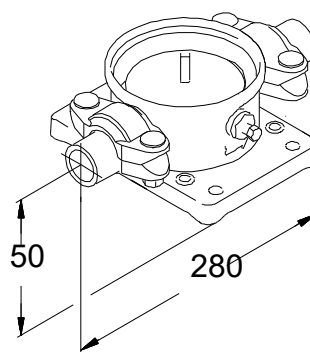

Basic: Stainless steel
EN 1.4401

AISI 316

Rubber: EPDM

Installation:

Flange standard: PJE

Pipework connection: DN 32

Pressure rating: PN 80

Others:

Fits to following products: CM/E 5

Danish VVS No.: 385723840

Country of origin: DK

Custom tariff no.: 73071190

Description	Value
General information:	
Product name:	PJE coupling complete with welding pipe stub
Product No:	On request
EAN number:	On request
Materials:	
Basic:	Stainless steel
Basic:	EN 1.4401
Basic:	AISI 316
Rubber:	EPDM
Installation:	
Flange standard:	PJE
Pipework connection:	DN 32
Pressure rating:	PN 80
Others:	
Fits to following products:	CM/E 5
Danish VVS No.:	385723840
Country of origin:	DK
Custom tariff no.:	73071190

On request PJE coupling complete with welding pipe stub

Note! All units are in [mm] unless others are stated.
Disclaimer: This simplified dimensional drawing does not show all details.