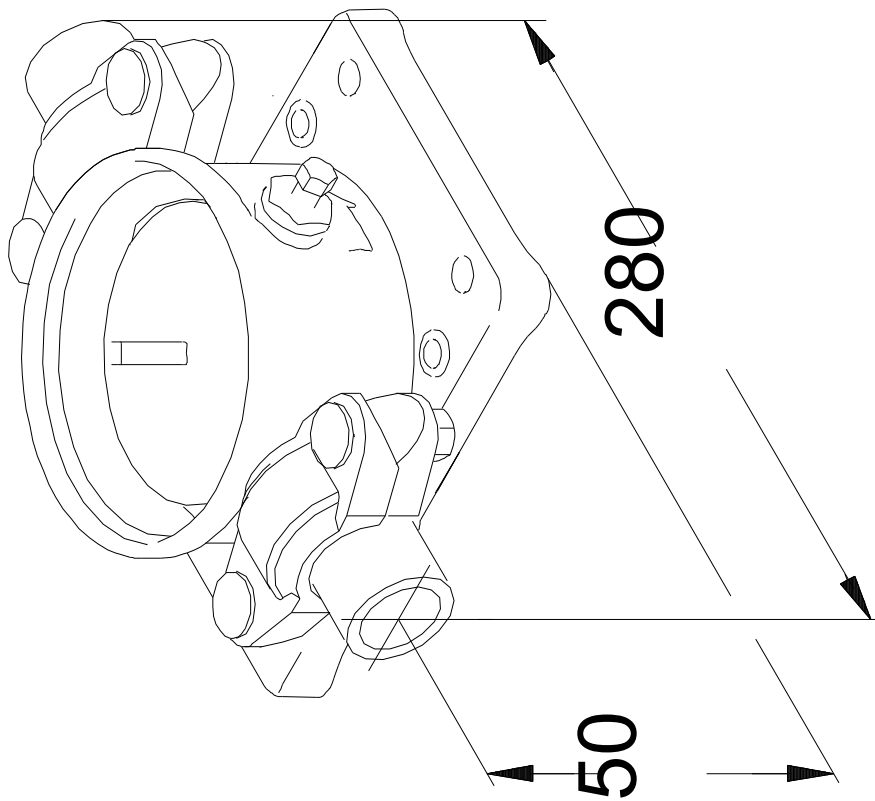

Basic: Stainless steel
EN 1.4401

AISI 316

Rubber: EPDM

Installation:

Flange standard: PJE

Pipework connection: DN 32

Pressure rating: PN 80

Others:

Fits to following products: CM/E 5

Danish VVS No.: 385723840

Country of origin: DK

Custom tariff no.: 73071190

Description	Value
General information:	
Product name:	PJE coupling complete with welding pipe stub
Product No:	On request
EAN number:	On request
Materials:	
Basic:	Stainless steel
Basic:	EN 1.4401
Basic:	AISI 316
Rubber:	EPDM
Installation:	
Flange standard:	PJE
Pipework connection:	DN 32
Pressure rating:	PN 80
Others:	
Fits to following products:	CM/E 5
Danish VVS No.:	385723840
Country of origin:	DK
Custom tariff no.:	73071190

On request PJE coupling complete with welding pipe stub

Note! All units are in [mm] unless others are stated.
Disclaimer: This simplified dimensional drawing does not show all details.