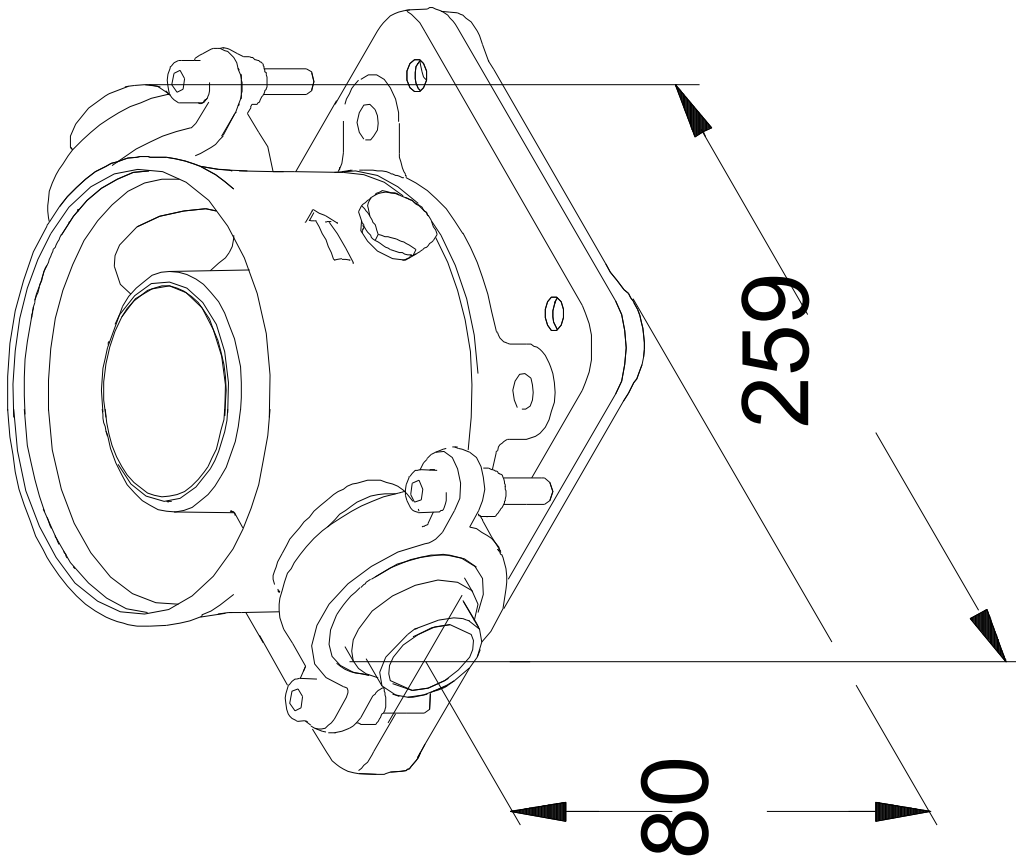

Qty. Description

1 **Product name:** **Clamp coupling complete, threaded**

Note! Product picture may differ from actual product

Product No.: On request

Product No: On request

EAN number: On request

Materials:

Basic: Stainless steel
EN 1.4401

Rubber: AISI 316

EPDM

Installation:

Flange standard: CLAMP

Pipework connection: 89 / Rp 1 1/2

Pressure rating: PN 25

Others:

Country of origin: DK

Custom tariff no.: 84139100

Description	Value
General information:	
Product name:	Clamp coupling complete, threaded
Product No:	On request
EAN number:	On request
Materials:	
Basic:	Stainless steel
Basic:	EN 1.4401
Basic:	AISI 316
Rubber:	EPDM
Installation:	
Flange standard:	CLAMP
Pipework connection:	89 / Rp 1 1/2
Pressure rating:	PN 25
Others:	
Country of origin:	DK
Custom tariff no.:	84139100

On request Clamp coupling complete, threaded

Note! All units are in [mm] unless others are stated.
Disclaimer: This simplified dimensional drawing does not show all details.