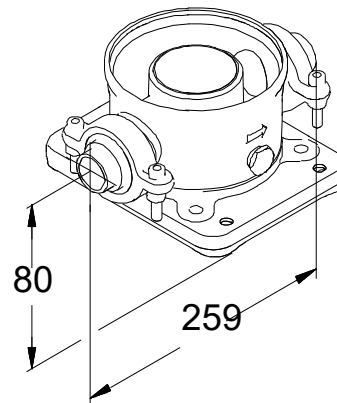

Qty. Description

1 **Product name:** **Clamp coupling complete, threaded**

Note! Product picture may differ from actual product

Product No.: On request

Product No: On request

EAN number: On request

Materials:

Basic: Stainless steel
EN 1.4401

Rubber: AISI 316

EPDM

Installation:

Flange standard: CLAMP

Pipework connection: 89 / Rp 1 1/2

Pressure rating: PN 25

Others:

Country of origin: DK

Custom tariff no.: 84139100

Description	Value
General information:	
Product name:	Clamp coupling complete, threaded
Product No:	On request
EAN number:	On request
Materials:	
Basic:	Stainless steel
Basic:	EN 1.4401
Basic:	AISI 316
Rubber:	EPDM
Installation:	
Flange standard:	CLAMP
Pipework connection:	89 / Rp 1 1/2
Pressure rating:	PN 25
Others:	
Country of origin:	DK
Custom tariff no.:	84139100

On request Clamp coupling complete, threaded

Note! All units are in [mm] unless others are stated.
Disclaimer: This simplified dimensional drawing does not show all details.