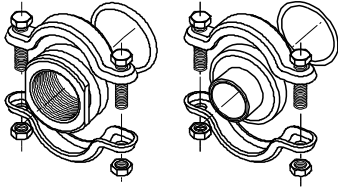

Qty. Description

1 **Product name:** **Clamp coupling complete, threaded**

Note! Product picture may differ from actual product

Product No.: On request

Product No: On request

EAN number: On request

Materials:

Basic: Stainless steel
EN 1.4401

Rubber: AISI 316

EPDM

Installation:

Flange standard: CLAMP

Pipework connection: 89 / Rp 1 1/2

Pressure rating: PN 25

Others:

Country of origin: DK

Custom tariff no.: 84139100

Description	Value
General information:	
Product name:	Clamp coupling complete, threaded
Product No:	On request
EAN number:	On request
Materials:	
Basic:	Stainless steel
Basic:	EN 1.4401
Basic:	AISI 316
Rubber:	EPDM
Installation:	
Flange standard:	CLAMP
Pipework connection:	89 / Rp 1 1/2
Pressure rating:	PN 25
Others:	
Country of origin:	DK
Custom tariff no.:	84139100

On request Clamp coupling complete, threaded

Note! All units are in [mm] unless others are stated.
Disclaimer: This simplified dimensional drawing does not show all details.