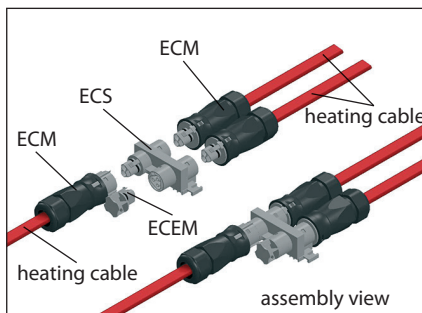

Types

Item no.	Type	Resistance	EAN no.
98300870	DEVI EasyConnect EC-1	Power supply connection set	5703466214503
98300875	DEVI EasyConnect EC-2	Power supply connection set for 2 cables	5703466214558
98300876	DEVI EasyConnect EC-3	Power supply connection set for 3 cables	5703466214565
98300872	DEVI EasyConnect EC-ETK	End plug set	5703466214527
98300873	DEVI EasyConnect EC-1+ETK	Power supply connection set with an end plug	5703466214534
98300871	DEVI EasyConnect EC-T1	Connection set for 2 heating cables	5703466214510
98300874	DEVI EasyConnect EC-T2	Set for heating cable branching – 1 to 2	5703466214541
98300877	DEVI EasyConnect EC-JB4	Junction box for connecting 4 heating cables - 1 to 4	5703466214572

DEVI EasyConnect

EC-1 (98300870).

Power supply connection set

EC-2 (98300875).

Power supply connection set for 2 cables

EC-3 (98300876).

Power supply connection set for 3 cables

EC-ETK (98300872).

End plug set

EC-1 + ETK (98300873).

Power supply connection set with an end plug

EC-T1 (98300871).

Connection set for heating to heating cable.

EC-T2 (98300874).

Set for heating cable branching - 1 to 2

Example of DEVI EasyConnect appliance

EC-JB4 (98300877).

Junction box for connecting 4 heating cables - 1 to 4

ECF - socket outlet (Female), ECM - socket plug (Male),
ECEM - socket plug cover(Male), ECS - distribution block.