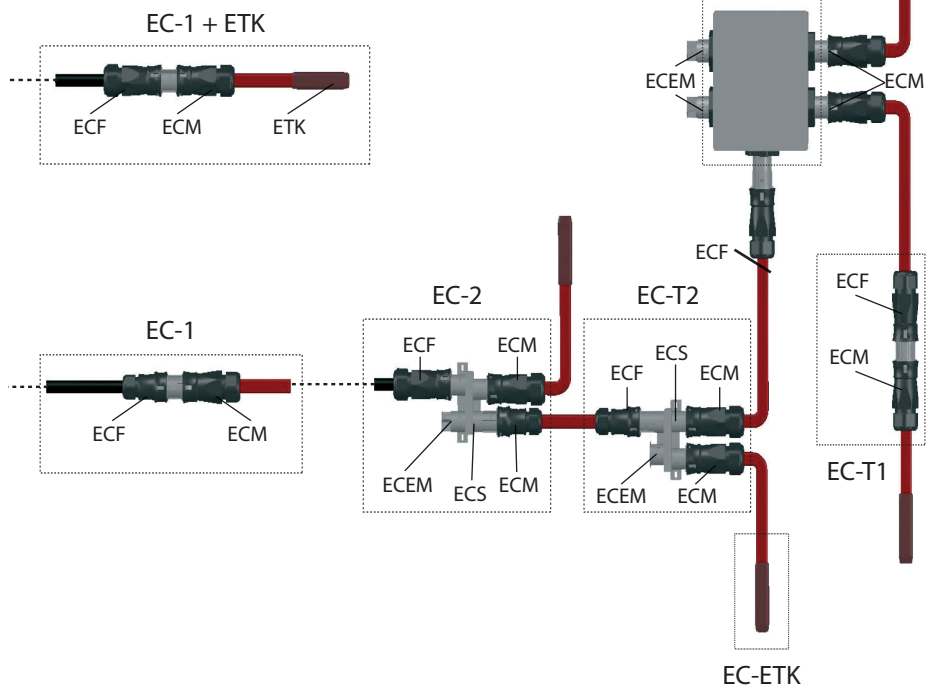

Types

Item no.	Type	Resistance	EAN no.
98300870	DEVI EasyConnect EC-1	Power supply connection set	5703466214503
98300875	DEVI EasyConnect EC-2	Power supply connection set for 2 cables	5703466214558
98300876	DEVI EasyConnect EC-3	Power supply connection set for 3 cables	5703466214565
98300872	DEVI EasyConnect EC-ETK	End plug set	5703466214527
98300873	DEVI EasyConnect EC-1+ETK	Power supply connection set with an end plug	5703466214534
98300871	DEVI EasyConnect EC-T1	Connection set for 2 heating cables	5703466214510
98300874	DEVI EasyConnect EC-T2	Set for heating cable branching – 1 to 2	5703466214541
98300877	DEVI EasyConnect EC-JB4	Junction box for connecting 4 heating cables - 1 to 4	5703466214572

DEVI EasyConnect

EC-1 (98300870).

Power supply connection set

EC-2 (98300875).

Power supply connection set for 2 cables

EC-3 (98300876).

Power supply connection set for 3 cables

EC-ETK (98300872).

End plug set

EC-1 + ETK (98300873).

Power supply connection set with an end plug

EC-T1 (98300871).

Connection set for heating to heating cable.

EC-T2 (98300874).

Set for heating cable branching - 1 to 2

Example of DEVI EasyConnect appliance

EC-JB4 (98300877).

Junction box for connecting 4 heating cables - 1 to 4

ECF - socket outlet (Female), ECM - socket plug (Male),
ECEM - socket plug cover(Male), ECS - distribution block.