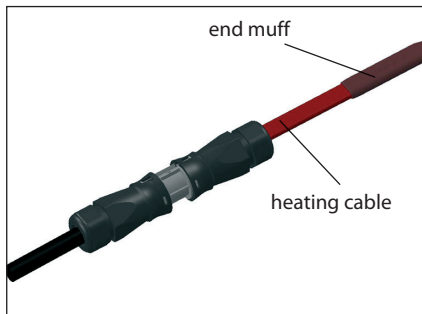

Types

Item no.	Type	Resistance	EAN no.
98300870	DEVI EasyConnect EC-1	Power supply connection set	5703466214503
98300875	DEVI EasyConnect EC-2	Power supply connection set for 2 cables	5703466214558
98300876	DEVI EasyConnect EC-3	Power supply connection set for 3 cables	5703466214565
98300872	DEVI EasyConnect EC-ETK	End plug set	5703466214527
98300873	DEVI EasyConnect EC-1+ETK	Power supply connection set with an end plug	5703466214534
98300871	DEVI EasyConnect EC-T1	Connection set for 2 heating cables	5703466214510
98300874	DEVI EasyConnect EC-T2	Set for heating cable branching – 1 to 2	5703466214541
98300877	DEVI EasyConnect EC-JB4	Junction box for connecting 4 heating cables - 1 to 4	5703466214572

DEVI EasyConnect

EC-1 (98300870).

Power supply connection set

EC-2 (98300875).

Power supply connection set for 2 cables

EC-3 (98300876).

Power supply connection set for 3 cables

EC-ETK (98300872).

End plug set

EC-1 + ETK (98300873).

Power supply connection set with an end plug

EC-T1 (98300871).

Connection set for heating to heating cable.

EC-T2 (98300874).

Set for heating cable branching - 1 to 2

Example of DEVI EasyConnect appliance