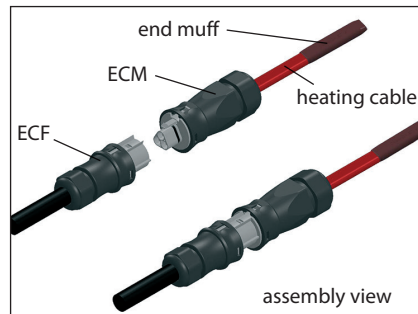

Types

Item no.	Type	Resistance	EAN no.
98300870	DEVI EasyConnect EC-1	Power supply connection set	5703466214503
98300875	DEVI EasyConnect EC-2	Power supply connection set for 2 cables	5703466214558
98300876	DEVI EasyConnect EC-3	Power supply connection set for 3 cables	5703466214565
98300872	DEVI EasyConnect EC-ETK	End plug set	5703466214527
98300873	DEVI EasyConnect EC-1+ETK	Power supply connection set with an end plug	5703466214534
98300871	DEVI EasyConnect EC-T1	Connection set for 2 heating cables	5703466214510
98300874	DEVI EasyConnect EC-T2	Set for heating cable branching – 1 to 2	5703466214541
98300877	DEVI EasyConnect EC-JB4	Junction box for connecting 4 heating cables - 1 to 4	5703466214572

DEVI EasyConnect

EC-1 (98300870).

Power supply connection set

EC-2 (98300875).

Power supply connection set for 2 cables

EC-3 (98300876).

Power supply connection set for 3 cables

EC-ETK (98300872).

End plug set

EC-1 + ETK (98300873).

Power supply connection set with an end plug

EC-T1 (98300871).

Connection set for heating to heating cable.

EC-T2 (98300874).

Set for heating cable branching - 1 to 2

Example of DEVI EasyConnect appliance

EC-JB4 (98300877).

Junction box for connecting 4 heating cables - 1 to 4

ECF - socket outlet (Female), ECM - socket plug (Male),
ECEM - socket plug cover(Male), ECS - distribution block.