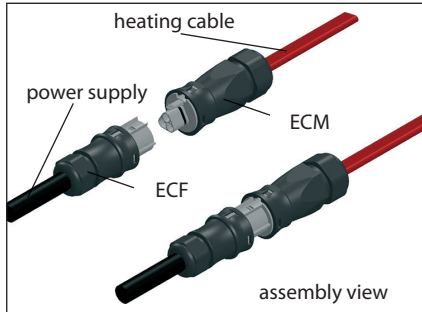

DEVI EasyConnect

EC-1 (98300870).

Power supply connection set