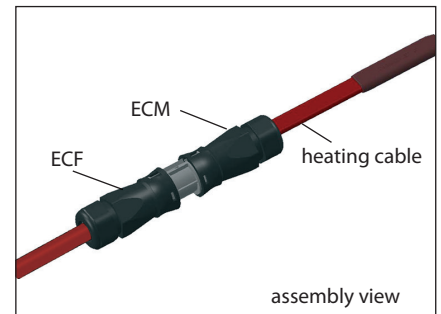

Types

Item no.	Type	Resistance	EAN no.
98300870	DEVI EasyConnect EC-1	Power supply connection set	5703466214503
98300875	DEVI EasyConnect EC-2	Power supply connection set for 2 cables	5703466214558
98300876	DEVI EasyConnect EC-3	Power supply connection set for 3 cables	5703466214565
98300872	DEVI EasyConnect EC-ETK	End plug set	5703466214527
98300873	DEVI EasyConnect EC-1+ETK	Power supply connection set with an end plug	5703466214534
98300871	DEVI EasyConnect EC-T1	Connection set for 2 heating cables	5703466214510
98300874	DEVI EasyConnect EC-T2	Set for heating cable branching – 1 to 2	5703466214541
98300877	DEVI EasyConnect EC-JB4	Junction box for connecting 4 heating cables - 1 to 4	5703466214572

End plug set

EC-1 + ETK (98300873).

Power supply connection set with an end plug

EC-T1 (98300871).

Connection set for heating to heating cable.

EC-T2 (98300874).

Set for heating cable branching - 1 to 2

Example of DEVI EasyConnect appliance

EC-JB4 (98300877).

Junction box for connecting 4 heating cables - 1 to 4

ECF - socket outlet (Female), ECM - socket plug (Male),
ECEM - socket plug cover(Male), ECS - distribution block.