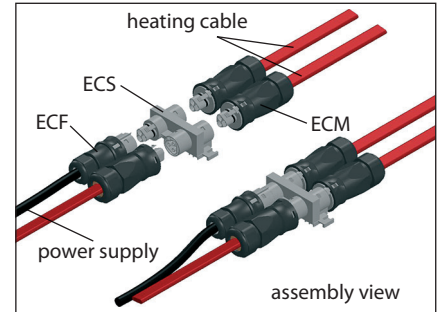

Types

Item no.	Type	Resistance	EAN no.
98300870	DEVI EasyConnect EC-1	Power supply connection set	5703466214503
98300875	DEVI EasyConnect EC-2	Power supply connection set for 2 cables	5703466214558
98300876	DEVI EasyConnect EC-3	Power supply connection set for 3 cables	5703466214565
98300872	DEVI EasyConnect EC-ETK	End plug set	5703466214527
98300873	DEVI EasyConnect EC-1+ETK	Power supply connection set with an end plug	5703466214534
98300871	DEVI EasyConnect EC-T1	Connection set for 2 heating cables	5703466214510
98300874	DEVI EasyConnect EC-T2	Set for heating cable branching – 1 to 2	5703466214541
98300877	DEVI EasyConnect EC-JB4	Junction box for connecting 4 heating cables - 1 to 4	5703466214572

DEVI EasyConnect

EC-1 (98300870).

Power supply connection set

EC-2 (98300875).

Power supply connection set for 2 cables

EC-3 (98300876).

Power supply connection set for 3 cables

EC-ETK (98300872).

End plug set

EC-1 + ETK (98300873).

Power supply connection set with an end plug

EC-T1 (98300871).

Connection set for heating to heating cable.

EC-T2 (98300874).

Set for heating cable branching - 1 to 2

Example of DEVI EasyConnect appliance

EC-JB4 (98300877).

Junction box for connecting 4 heating cables - 1 to 4

ECF - socket outlet (Female), ECM - socket plug (Male),
ECEM - socket plug cover(Male), ECS - distribution block.