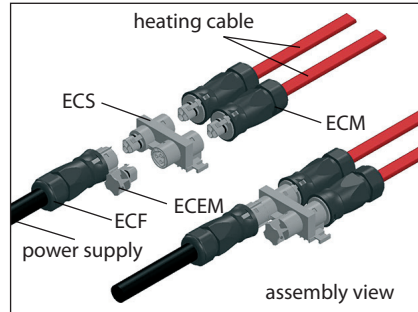

Types

Item no.	Type	Resistance	EAN no.
98300870	DEVI EasyConnect EC-1	Power supply connection set	5703466214503
98300875	DEVI EasyConnect EC-2	Power supply connection set for 2 cables	5703466214558
98300876	DEVI EasyConnect EC-3	Power supply connection set for 3 cables	5703466214565
98300872	DEVI EasyConnect EC-ETK	End plug set	5703466214527
98300873	DEVI EasyConnect EC-1+ETK	Power supply connection set with an end plug	5703466214534
98300871	DEVI EasyConnect EC-T1	Connection set for 2 heating cables	5703466214510
98300874	DEVI EasyConnect EC-T2	Set for heating cable branching – 1 to 2	5703466214541
98300877	DEVI EasyConnect EC-JB4	Junction box for connecting 4 heating cables - 1 to 4	5703466214572

DEVI EasyConnect

EC-1 (98300870).

Power supply connection set

EC-2 (98300875).

Power supply connection set for 2 cables

EC-3 (98300876).

Power supply connection set for 3 cables

EC-ETK (98300872).

End plug set

EC-1 + ETK (98300873).

Power supply connection set with an end plug

EC-T1 (98300871).

Connection set for heating to heating cable.

EC-T2 (98300874).

Set for heating cable branching - 1 to 2

Example of DEVI EasyConnect appliance

EC-JB4 (98300877).

Junction box for connecting 4 heating cables - 1 to 4

ECF - socket outlet (Female), ECM - socket plug (Male),
ECEM - socket plug cover(Male), ECS - distribution block.