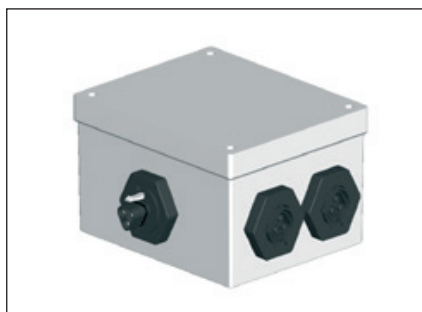

End plug set

EC-1 + ETK (98300873).

Power supply connection set with an end plug

EC-T1 (98300871).

Connection set for heating to heating cable.

EC-T2 (98300874).

Set for heating cable branching - 1 to 2

Example of DEVI EasyConnect appliance

EC-JB4 (98300877).

Junction box for connecting 4 heating cables - 1 to 4

ECF - socket outlet (Female), ECM - socket plug (Male),
ECEM - socket plug cover(Male), ECS - distribution block.